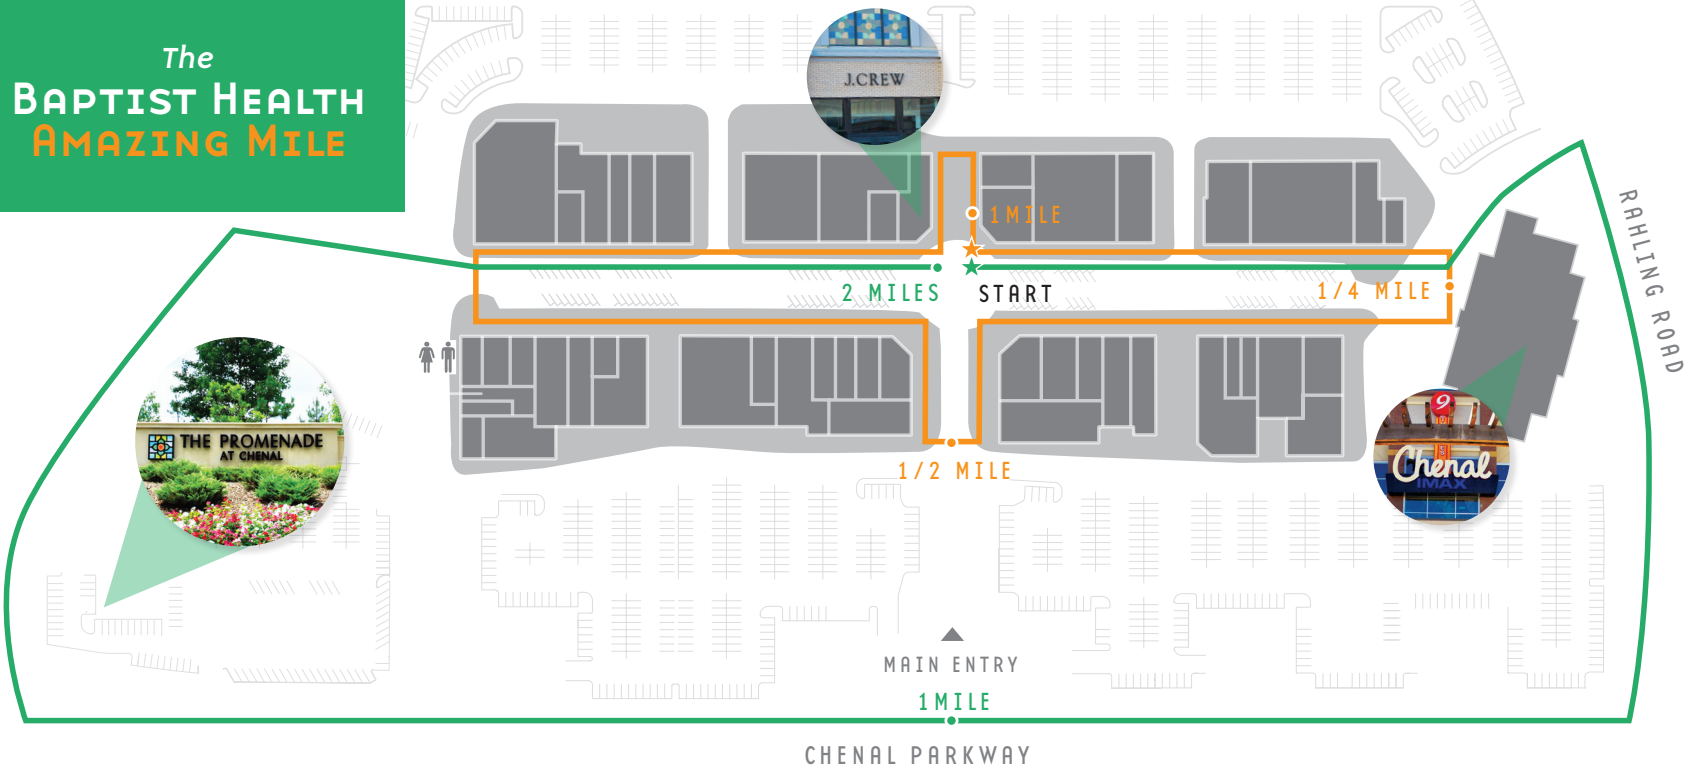

# The BAPTIST HEALTH AMAZING MILE

CHENAL PARKWAY

MAIN ENTRY

1 MILE

1/2 MILE

START

2 MILES

1 MILE

1/4 MILE

RAHLING ROAD

R. J. CRAWFORD DRIVE